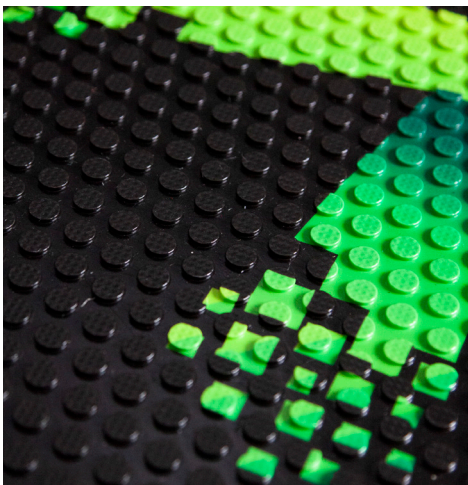

SuperScrape Impressions Plus

Logo Mats • Indoor/Outdoor

SuperScrape Impressions mats feature your custom logo or artwork overlaid onto a SuperScrape mat. Multi-color images are created by molding a digitally printed polymeric material into the durable nitrile rubber surface of the mat.

- High Definition Photographic quality images are printed on thermoplastic material and molded into rubber.
- Textured slip resistant surface effectively removes dirt and soil.
- 100 % Nitrile EXS™ Rubber is resistant to chemicals, greases and oil.
- 80 standard colour options.

Gecko Hygiene
tel: 01633 264355
email: sales@gecko-hygiene.co.uk
web: www.gecko-hygiene.co.uk

SuperScrape Impressions Plus

Logo Mats • Indoor/Outdoor

Standard Sizes (cm)

Mat Size:	Maximum logo size:
75x85	55x65
85x150	65x130
115x180	95x160
150x250	130x230