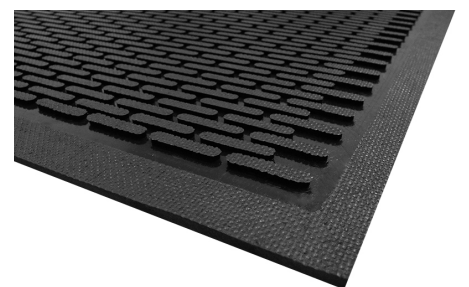

Gecko Hygiene
tel: 01633 264355
email: sales@gecko-hygiene.co.uk
web: www.gecko-hygiene.co.uk