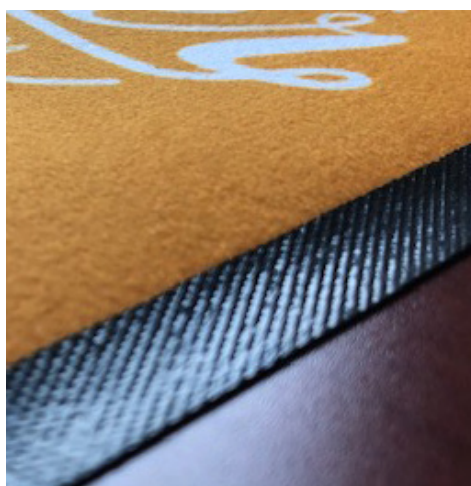

## Logo Mats • Indoor

The hardwearing, knitted polyester surface of our bar mats can be fully customised with your choice of vibrant, photographic quality design. The durable 0.9mm Nitrile backing offers protection for surfaces and has outstanding lay flat properties. Our standard 12mm Nitrile border frames your chosen design for a classic finish.

- The perfect product for point of purchase visibility.
- Photographic HD Sublimation Print Quality.
- High Quality, knitted polyester surface.
- 100% Nitrile rubber Anti-slip Backing.

Gecko Hygiene  
tel: 01633 264355  
email: [sales@gecko-hygiene.co.uk](mailto:sales@gecko-hygiene.co.uk)  
web: [www.gecko-hygiene.co.uk](http://www.gecko-hygiene.co.uk)

# Premium Bar Runners

Logo Mats • Indoor

Florals with  
Five-day Freshness

Interflora

**Standard Sizes (mm)**

190x600
234x434
244x894

## Specifications

**Carpet:** Brush Knitted Polyester F/C Printed Surface

**Rubber:** Nitrile Rubber

**Thickness:** 1 mm

**Border Width:** 12 mm

Available with and without rubber border

Gecko Hygiene  
tel: 01633 264355  
email: [sales@gecko-hygiene.co.uk](mailto:sales@gecko-hygiene.co.uk)  
web: [www.gecko-hygiene.co.uk](http://www.gecko-hygiene.co.uk)