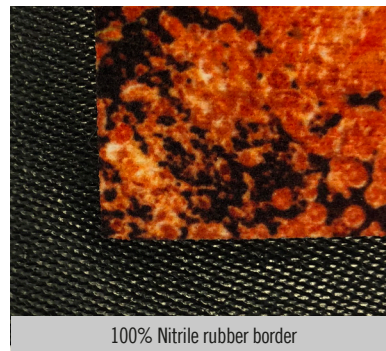

## Logo Mats • Indoor

The hardwearing, knitted polyester surface of our bar mats can be fully customised with your choice of vibrant, photographic quality design. The durable 0.9mm Nitrile backing offers protection for surfaces and has outstanding lay flat properties. Our standard 12mm Nitrile border frames your chosen design for a classic finish.

- The perfect product for point of purchase visibility.
- Photographic HD Sublimation Print Quality.
- High Quality, knitted polyester surface.
- 100% Nitrile rubber Anti-slip Backing.

Gecko Hygiene  
tel: 01633 264355  
email: [sales@gecko-hygiene.co.uk](mailto:sales@gecko-hygiene.co.uk)  
web: [www.gecko-hygiene.co.uk](http://www.gecko-hygiene.co.uk)

# Premium Bar Runners

Logo Mats • Indoor

Florals with  
Five-day Freshness

Interflora

**Standard Sizes (mm)**

190x600
234x434
244x894

## Specifications

**Carpet:** Brush Knitted Polyester F/C Printed Surface

**Rubber:** Nitrile Rubber

**Thickness:** 1 mm

**Border Width:** 12 mm

Available with and without rubber border

Gecko Hygiene  
tel: 01633 264355  
email: [sales@gecko-hygiene.co.uk](mailto:sales@gecko-hygiene.co.uk)  
web: [www.gecko-hygiene.co.uk](http://www.gecko-hygiene.co.uk)